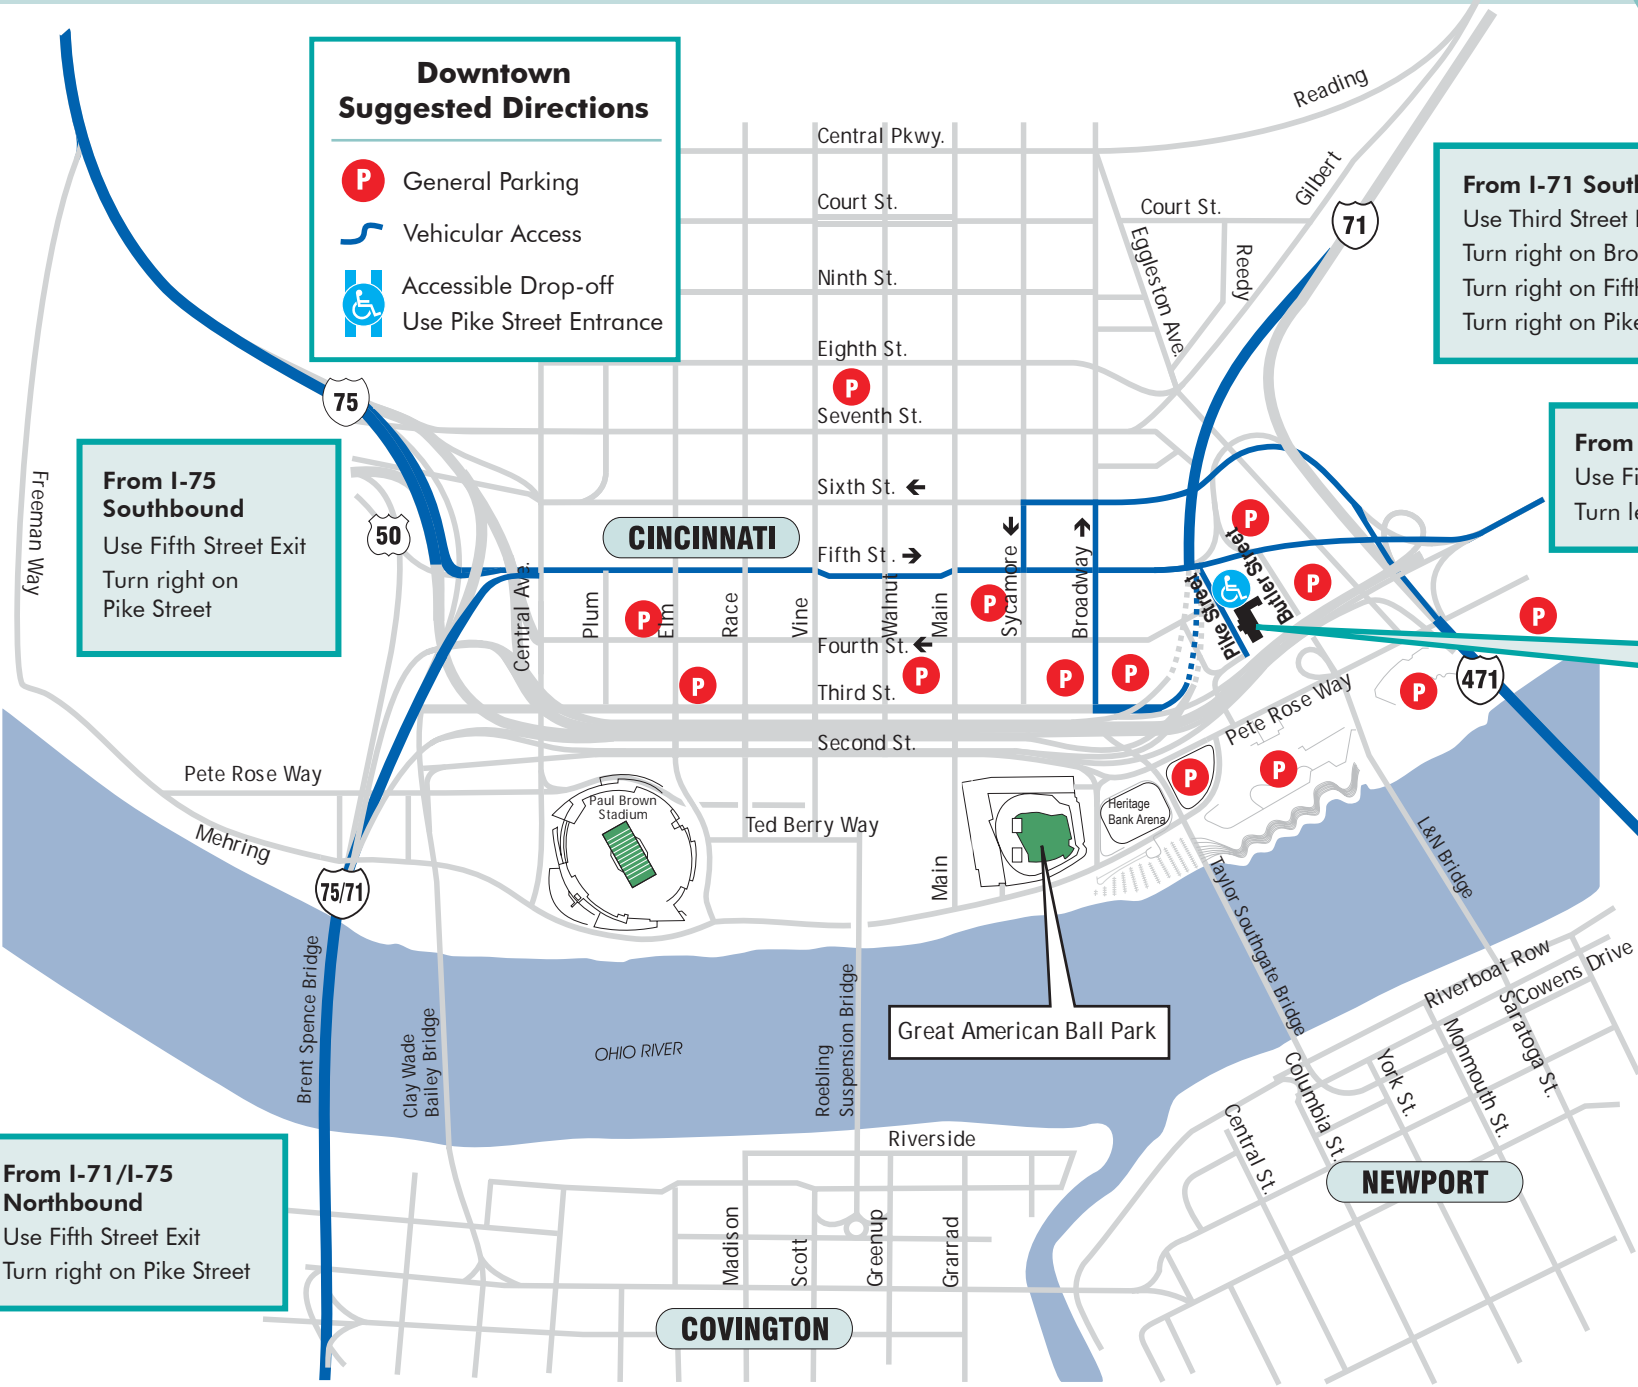

DIRECTIONS AND STREET MAP

316 Pike Street • Cincinnati, OH 45202-4293 • 513.241.0343 • taftmuseum.org

taft
MUSEUM OF ART

Downtown Suggested Directions

-  General Parking
-  Vehicular Access
-  Accessible Drop-off
-  Use Pike Street Entrance

From I-71 Southbound

- Use Third Street Exit
- Turn right on Broadway
- Turn right on Fifth Street
- Turn right on Pike Street

From Columbia Pkwy Westbound

- Use Fifth Street Exit
- Turn left on Pike Street

From I-75 Southbound

- Use Fifth Street Exit
- Turn right on Pike Street

From I-471 Northbound

- Use Sixth Street Exit
- Turn left on Sycamore
- Turn left on Fifth Street
- Turn right on Pike Street

From I-71/I-75 Northbound

- Use Fifth Street Exit
- Turn right on Pike Street

Great American Ball Park

NEWPORT

COVINGTON